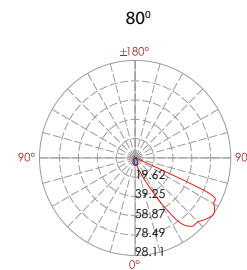

Asymmetrical Recessed Stair and Wall Light SABA

■ sanded dark grey ■ silver ■ sanded black

12# Die-casting aluminum T=20-25µm. Adhesion of ISO class 1/ ASTM class 4B high temperature painting

331 126

LED Power	Colour Temp	Luminous
24V - 2,6W	2000K	64,7 lm
120/240V - 3,0W	3000K	60 lm
	6000K	

LIGHT DISTRIBUTION

Option

331 127

LED Power	Colour Temp	Luminous
24V - 2,6W	2000K	64,7 lm
120/240V - 3,0W	3000K	60 lm
	6000K	

LIGHT DISTRIBUTION

Mounting sleeve 035#