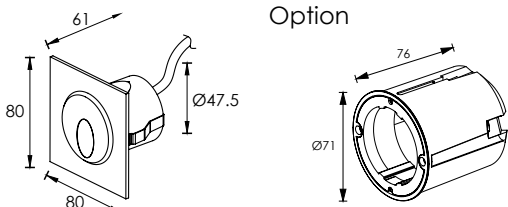

Asymmetrical Recessed Stair and Wall Light SABA

■ sanded dark grey ■ silver ■ sanded black

12# Die-casting aluminum T=20-25µm. Adhesion of ISO class 1/ ASTM class 4B high temperature painting

331 126

LED Power	Colour Temp	Luminous
24V - 2,6W	2000K	64,7 lm
120/240V - 3,0W	3000K	60 lm
	6000K	

LIGHT DISTRIBUTION

Option

331 127

LED Power	Colour Temp	Luminous
24V - 2,6W	2000K	64,7 lm
120/240V - 3,0W	3000K	60 lm
	6000K	

LIGHT DISTRIBUTION

Mounting sleeve 035#