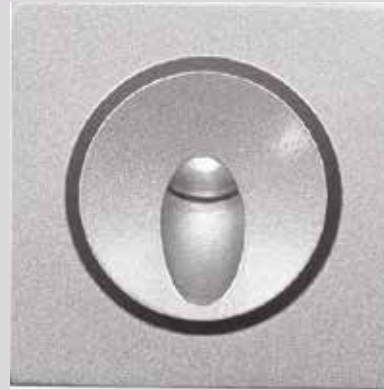

Asymmetrical Recessed Stair and Wall Light SABA

■ sanded dark grey ■ silver ■ sanded black

12# Die-casting aluminum T=20-25µm. Adhesion of ISO class 1/ ASTM class 4B high temperature painting

331 126

LED Power	Colour Temp	Luminous
24V - 2,6W	2000K	64,7 lm
120/240V - 3,0W	3000K	60 lm
	6000K	

LIGHT DISTRIBUTION

Option

331 127

LED Power	Colour Temp	Luminous
24V - 2,6W	2000K	64,7 lm
120/240V - 3,0W	3000K	60 lm
	6000K	

LIGHT DISTRIBUTION

Mounting sleeve 035#