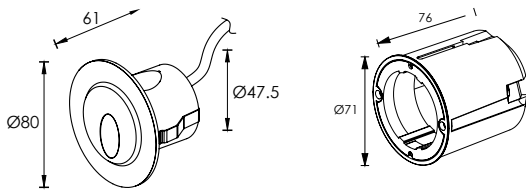

Asymmetrical Recessed Stair and Wall Light SABA

■ sanded dark grey ■ silver ■ sanded black

12# Die-casting aluminum T=20-25µm. Adhesion of ISO class 1/ ASTM class 4B high temperature painting

331 126

LED Power	Colour Temp	Luminous
24V - 2,6W	2000K	64,7 lm
120/240V - 3,0W	3000K	60 lm
	6000K	

LIGHT DISTRIBUTION

Option

331 127

LED Power	Colour Temp	Luminous
24V - 2,6W	2000K	64,7 lm
120/240V - 3,0W	3000K	60 lm
	6000K	

LIGHT DISTRIBUTION

Mounting sleeve 035#