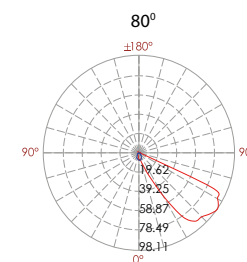

Asymmetrical Recessed Stair and Wall Light SABA

■ sanded dark grey ■ silver ■ sanded black

12# Die-casting aluminum T=20-25µm. Adhesion of ISO class 1/ ASTM class 4B high temperature painting

331 126

LED Power	Colour Temp	Luminous
24V - 2,6W	2000K	64,7 lm
120/240V - 3,0W	3000K	60 lm
	6000K	

LIGHT DISTRIBUTION

Option

331 127

LED Power	Colour Temp	Luminous
24V - 2,6W	2000K	64,7 lm
120/240V - 3,0W	3000K	60 lm
	6000K	

LIGHT DISTRIBUTION

Mounting sleeve 035#